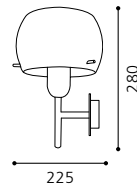

L 890, B 190, H 1100

E14 3x 9W

GL1810, GL1825

Inklusive Leuchtmittel | bulb included | Ampoules comprises

05 88736 - CAMARO 1

Wandleuchte, nickel-matt / Glas opal, weiß glänzend
wall lamp, nickel matt / opal glass, shiny white
applique, nickel mat / verre opale, blanc brillant

L 190, H 280, A 225

E14 1x 9W

GL1810, GL1825

Inklusive Leuchtmittel | bulb included | Ampoules comprises

06 88737 - CAMARO 1

Tischleuchte, nickel-matt / Glas opal, weiß glänzend
table lamp, nickel matt / opal glass, shiny white
lampe à poser, nickel mat / verre opale, blanc brillant

H 390, Ø 190; Base: Ø 145

E14 1x 9W

GL1810, GL1825

Inklusive Leuchtmittel | bulb included | Ampoules comprises

07 88738 - CAMARO 1

Tischleuchte, nickel-matt / Glas opal, weiß glänzend
table lamp, nickel matt / opal glass, shiny white
lampe à poser, nickel mat / verre opale, blanc brillant