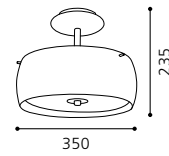

G10Q, T9 1x 32W

GL1552, GL1826

Inklusive Leuchtmittel | bulb included | Ampoules comprises