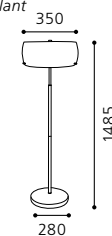

CAMARO 1

01 88732 - CAMARO 1

Deckenleuchte, nickel-matt / Glas opal, weiß glänzend
ceiling lamp, nickel matt / opal glass, shiny white
plafonnier, nickel mat / verre opale, blanc brillant

H 235, Ø 350

G10Q, T9 1x 32W

H 390, Ø 190; Base: Ø 145

E14 1x 9W

GL1810, GL1825

Inklusive Leuchtmittel | bulb included | Ampoules comprises

07 88738 - CAMARO 1

Tischleuchte, nickel-matt / Glas opal, weiß glänzend
table lamp, nickel matt / opal glass, shiny white
lampe à poser, nickel mat / verre opale, blanc brillant

H 520, Ø 350; Base: Ø 194

G10Q, T9 1x 32W

GL1552, GL1826

Inklusive Leuchtmittel | bulb included | Ampoules comprises

08 88739 - CAMARO 1

Stehleuchte, nickel-matt / Glas opal, weiß glänzend
floor lamp, nickel matt / opal glass, shiny white
lampadaire, nickel mat / verre opale, blanc brillant

H 1485, Ø 350; Base: 280

G10Q, T9 1x 32W

GL1552, GL1826

Inklusive Leuchtmittel | bulb included | Ampoules comprises

07 88738