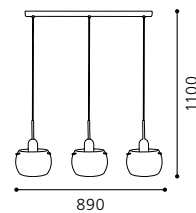

04 88735 - CAMARO 1

Hängeleuchte, nickel-matt / Glas opal, weiß glänzend
pendant lamp, nickel matt / opal glass, shiny white
lampe suspension, nickel mat / verre opale, blanc brillant

L 890, B 190, H 1100

E14 3x 9W

GL1810, GL1825

Inklusive Leuchtmittel | bulb included | Ampoules comprises