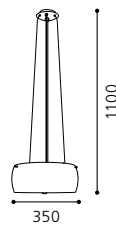

CAMARO 1

01 88732 - CAMARO 1

Deckenleuchte, nickel-matt / Glas opal, weiß glänzend
ceiling lamp, nickel matt / opal glass, shiny white
plafonnier, nickel mat / verre opale, blanc brillant

H 235, Ø 350

G10Q, T9 1x 32W

GL1552, GL1826

Inklusive Leuchtmittel | bulb included | Ampoules comprises

02 88733 - CAMARO 1

Hängeleuchte, nickel-matt / Glas opal, weiß glänzend
pendant lamp, nickel matt / opal glass, shiny white
lampe suspension, nickel mat / verre opale, blanc brillant

H 1100, Ø 350

G10Q, T9 1x 32W

GL1552

Inklusive Leuchtmittel | bulb included | Ampoules comprises

03 88734 - CAMARO 1

Hängeleuchte, nickel-matt / Glas opal, weiß glänzend
pendant lamp, nickel matt / opal glass, shiny white
lampe suspension, nickel mat / verre opale, blanc brillant

H 390, Ø 190; Base: Ø 145

E14 1x 9W

GL1810, GL1825

Inklusive Leuchtmittel | bulb included | Ampoules comprises

07 88738 - CAMARO 1

Tischleuchte, nickel-matt / Glas opal, weiß glänzend
table lamp, nickel matt / opal glass, shiny white
lampe à poser, nickel mat / verre opale, blanc brillant